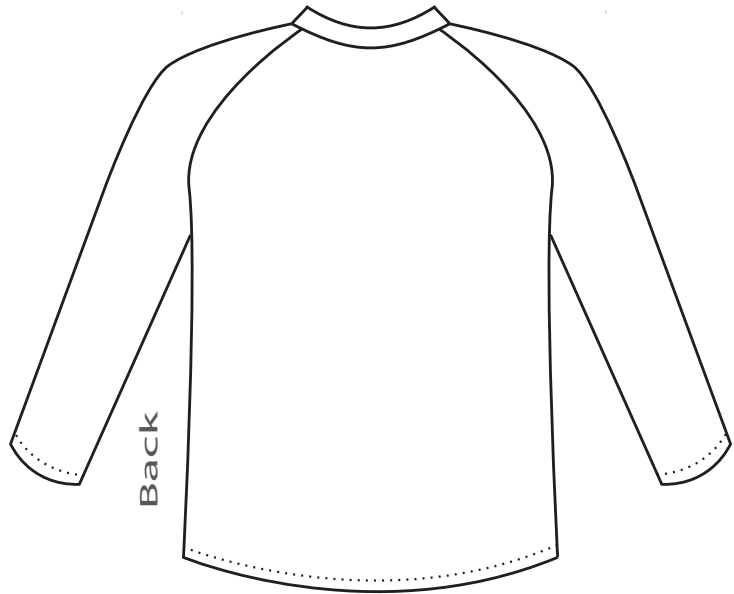

Cyberhorse
CUSTOM TEAM APPAREL

★ TEAM JERSEYS ★ PIT SHIRTS ★ JACKETS ★

Front

Back

CHSTYLE: BMXJ240LS (V-Neck Collar / Raglan Sleeve)

Available Sizes: Youth: YXS - YL / Adult: XS - 4XL

Contact the art department with any questions: art@chsportswear.com or 714 470-1121